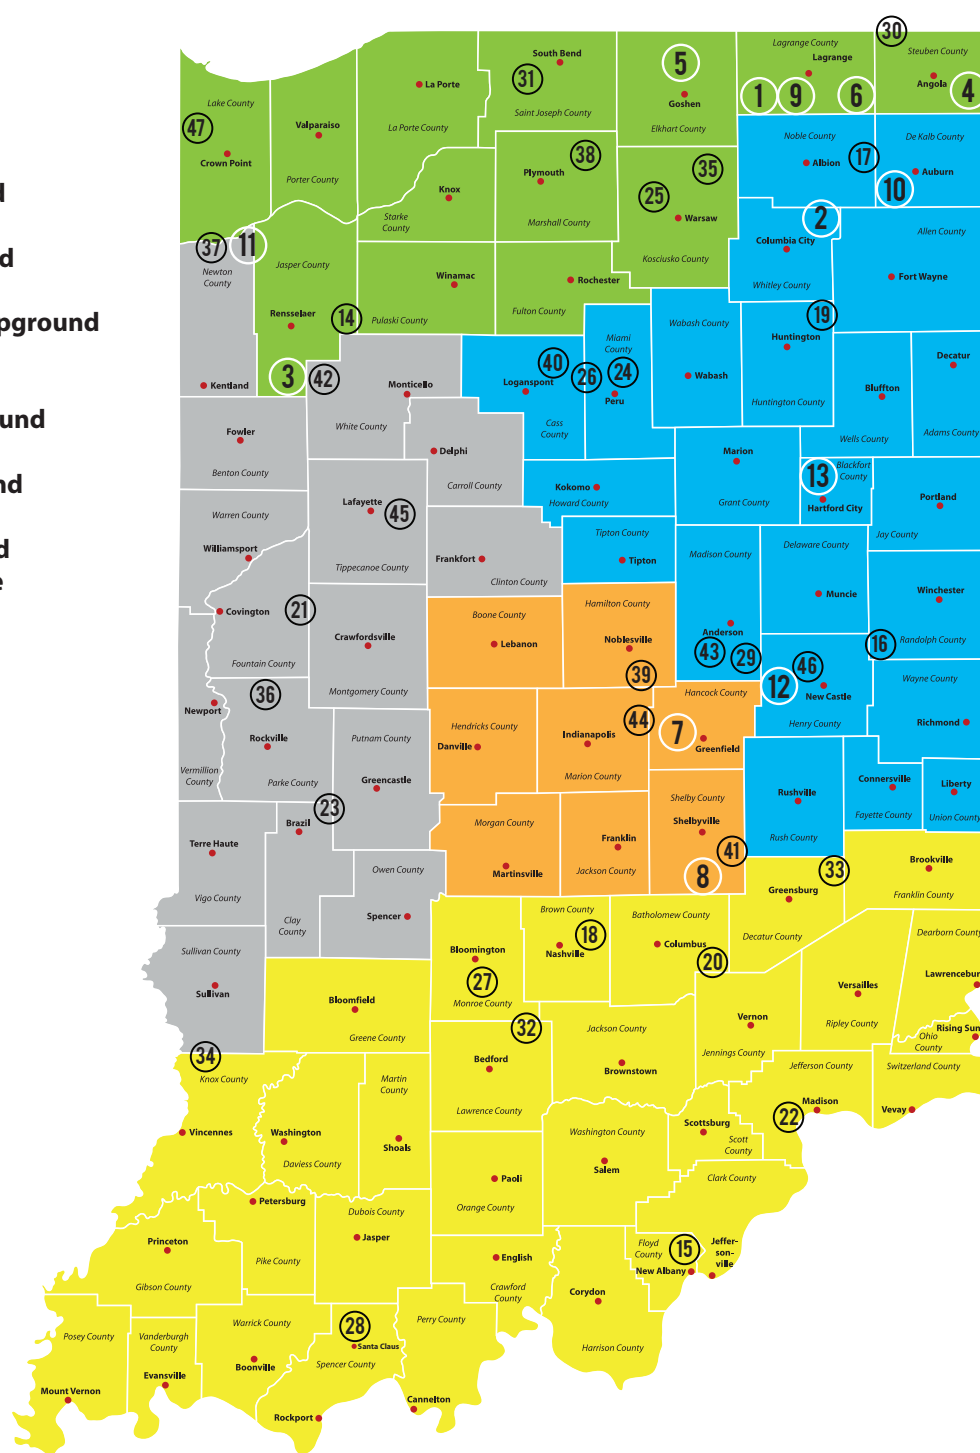

OPEN YEAR ROUND!

OPEN APRIL 15 - OCTOBER 15

219-261-3828

CABOOSLAKE.COM

- 1 Atwood Lake Campground
- 2 Blue Lake Campground
- 3 Caboose Lake Campground
- 4 Camp Sack-in
- 5 Eby's Pines RV Park & Campground
- 6 Gordons's Campground
- 7 Heartland Resort
- 8 Hidden Paradise Campground
- 9 Indian Lakes Campground
- 10 Indian Springs Campground
- 11 Ponderosa Sun Club
- 12 Walnut Ridge Campground
- 13 Wildwood Outdoor Escape

- Eastern Region
- Northern Region
- Western Region
- Central Region
- Southern Region

- 14 Acorn Oaks Campground
- 15 Add-More Campground
- 16 Adventure Bound Kamp Modoc
- 17 Bixler Lake Campground
- 18 Brown County KOA
- 19 Camp Timber Lake
- 20 Ceraland Park
- 21 Charlarose Lake & Campground
- 22 Coopers Creek Campground
- 23 Fallen Rock Parke Campground
- 24 Hidden Creek Campground
- 25 Hoffman Lake Camp
- 26 Honey Bear Hollow Family Campground
- 27 Lake Monroe Village Resort
- 28 Lake Rudolph Campground & RV Resort
- 29 Madison County Winery & RV Resort
- 30 Manapogo Park
- 31 Maple Ridge Campground
- 32 Midwest Trail Ride Campground
- 33 Moccasin Meadow Campground
- 34 New Vision RV Park, LLC
- 35 Patona Bay Resort
- 36 Peaceful Waters
- 37 Pioneer Family Campground
- 38 Rupert's Resort
- 39 Sleepybear Campground
- 40 Tall Sycamore Campground
- 41 Thorntree Lake Campground